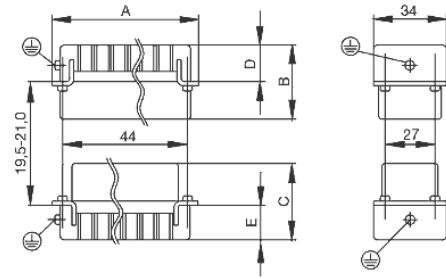

Weidmüller Interface GmbH & Co. KG
Klingenbergstraße 16
D-32758 Detmold
Germany
Fon: +49 5231 14-0
Fax: +49 5231 14-292083
www.weidmueller.com

Drawings

Tightening torques and screwing tools

Screw size	Connector type	Dia. tightening torque in Nm	Recommended blade inserts and AF size for hexagon socket
M 2.5	Signal contacts		
	S 6/6	0.5 - 0.55	SD 0.6 x 3.5 mm or PZO
	S 6/12	0.5 - 0.55	SD 0.6 x 3.5 mm or PZO
M 2.9 x 0.5	Fastening screws		
	HQ 4/2	0.8 (plastic) / 1.1 (metal)	SD 0.6 x 3.5 mm or PH0
	HQ 8	0.8 (plastic) / 1.1 (metal)	SD 0.6 x 3.5 mm or PH0
	HQ 17	0.8 (plastic) / 1.1 (metal)	SD 0.6 x 3.5 mm or PH0
M 3	Contact screws		
	HA 3	0.5 - 0.55	SD 0.5 x 3.0 mm
	HA 4	0.5 - 0.55	SD 0.5 x 3.0 mm
	HA 10 bis HA 48	0.5 - 0.55	SD 0.6 x 3.5 mm or PH0
	HE	0.5 - 0.55	SD 0.6 x 3.5 mm or PZO
	HVE	0.5 - 0.55	SD 0.6 x 3.5 mm or PZO
	Signal contacts:		
	S 4/2	0.5 - 0.55	SD 0.6 x 3.5 mm or PZO
	S 4/8	0.5 - 0.55	SD 0.6 x 3.5 mm or PZO
	PE connection via female contact		
	S 4	0.5 - 0.8	SD 0.6 x 3.5 mm
	ConCept modular frame, metal	0.5 - 0.55	SD 0.6 x 3.5 mm
	PE terminal		
	HQ 5	0.5 - 0.55	SD 0.6 x 3.5 or 0.8 x 4 mm
	HQ 7	0.5 - 0.55	SD 0.6 x 3.5 or 0.8 x 4 mm
	Fastening screws	0.5 - 0.55	SD 0.6 x 3.5 mm or PZO
	Guide pin	0.5 - 0.55	SD 0.6 x 3.5 mm or PZO
	Guide bush	0.5 - 0.55	SD 0.6 x 3.5 mm or PZO
	Coding pins	0.5 - 0.55	SD 0.6 x 3.5 mm or PZO
	M 4	Contact screws	
HSB		1.2 - 1.5	SD 0.6 x 3.5 or 0.8 x 4 mm or PZ1
PE connection via male contact			
S 4		0.5 - 0.8	SD 0.6 x 3.5 mm
ConCept modular frame, metal		1.2 - 1.5	SD 0.6 x 3.5 mm
PE terminal			
HA		1.2 - 1.5	SD 0.6 x 3.5 or 0.8 x 4 mm or PH1
HE		1.2 - 1.5	SD 0.6 x 3.5 or 0.8 x 4 mm or PH1
HEE		1.2 - 1.5	SD 0.6 x 3.5 or 0.8 x 4 mm or PH1
HVE		1.2 - 1.5	SD 0.6 x 3.5 or 0.8 x 4 mm or PH1
HD		1.2 - 1.5	SD 0.6 x 3.5 or 0.8 x 4 mm or PZ1
HDD		1.2 - 1.5	SD 0.6 x 3.5 or 0.8 x 4 mm or PZ1
S 6/6 (for signal contacts)		1.2 - 1.5	0.8 x 4 mm or PZ1
ConCept modular frame, plastic		1.2 - 1.5	0.8 x 4 mm or PZ1
M 5		PE terminal	
	HSB	2 - 2.5	SD 1 x 5.5 mm or PZ2
	S 4/0 (Screw connection)	2 - 2.5	SD 1.2 x 6.5 mm or PH2
	S 4/0 (Axial screw connection)	2 - 2.5	SD 0.8 x 4 mm or PZ 2
	S 4/2	2 - 2.5	SD 1.2 x 6.5 mm or PH2
	S 4/8	2 - 2.5	SD 1.2 x 6.5 mm or PH2
	S 6/12	2 - 2.5	SD 0.8 x 4 mm or PZ 2
	S 6/36	2 - 2.5	SD 1.2 x 6.5 mm or PH2
	S 8/24	2 - 2.5	SD 1.2 x 6.5 mm or PH2
	S 12/2	2 - 2.5	SD 1.2 x 6.5 mm or PH2
	M 6	Power contacts	
S 4/0 (Screw connection)		1.2 (1.5 mm ²) / 2 (2.5 mm ²) / 3 (4-16 mm ²)	SD 0.8 x 4 mm
S 4/2		1.2 (1.5 mm ²) / 2 (2.5 mm ²) / 3 (4-16 mm ²)	SD 0.8 x 4 mm
S 4/8		1.2 (1.5 mm ²) / 2 (2.5 mm ²) / 3 (4-16 mm ²)	SD 0.8 x 4 mm
M 7 x 0.75	Power contacts		
	S 4	1.1 - 1.7	SW 2
	S 6/6 (+ PE)	6 - 8	SW 4
M 8 x 0.75	Power contacts		
	S 6/12	1.1 - 1.7	SW 2
	S 8/0 (+ PE)	6 (10-16 mm ²) - 7 (25 mm ²)	SW 4
M10 x 1	Power contacts		
	S 4/0 (Axial connection)	2 - 3	SW 3